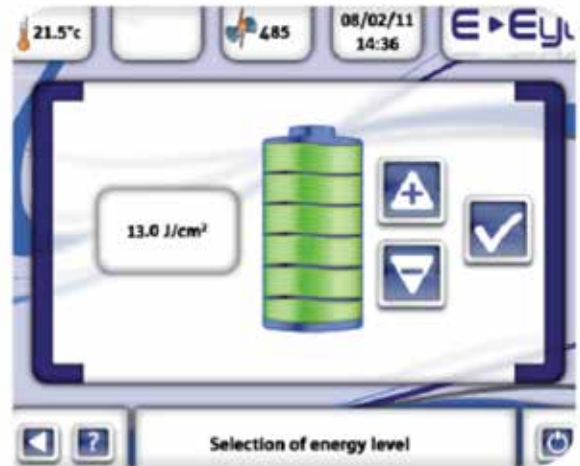

## SETTING THE REQUIRED LEVEL OF LIGHT ENERGY

The power of the flash delivered has to be set at its maximum in all cases.

Except for following skintypes :

- Skintype 4 - be reduced from 1 value
- Skintype 5 - be reduced from 2 values

	1 White	2 Beige	3 Light Brown	4 Mid Brown	5 Dark Brown	6 Black
Skintype	 no tan	 minimal tan	 average tan	 deep tan	 intense tan	 very dark tan
Energy level						